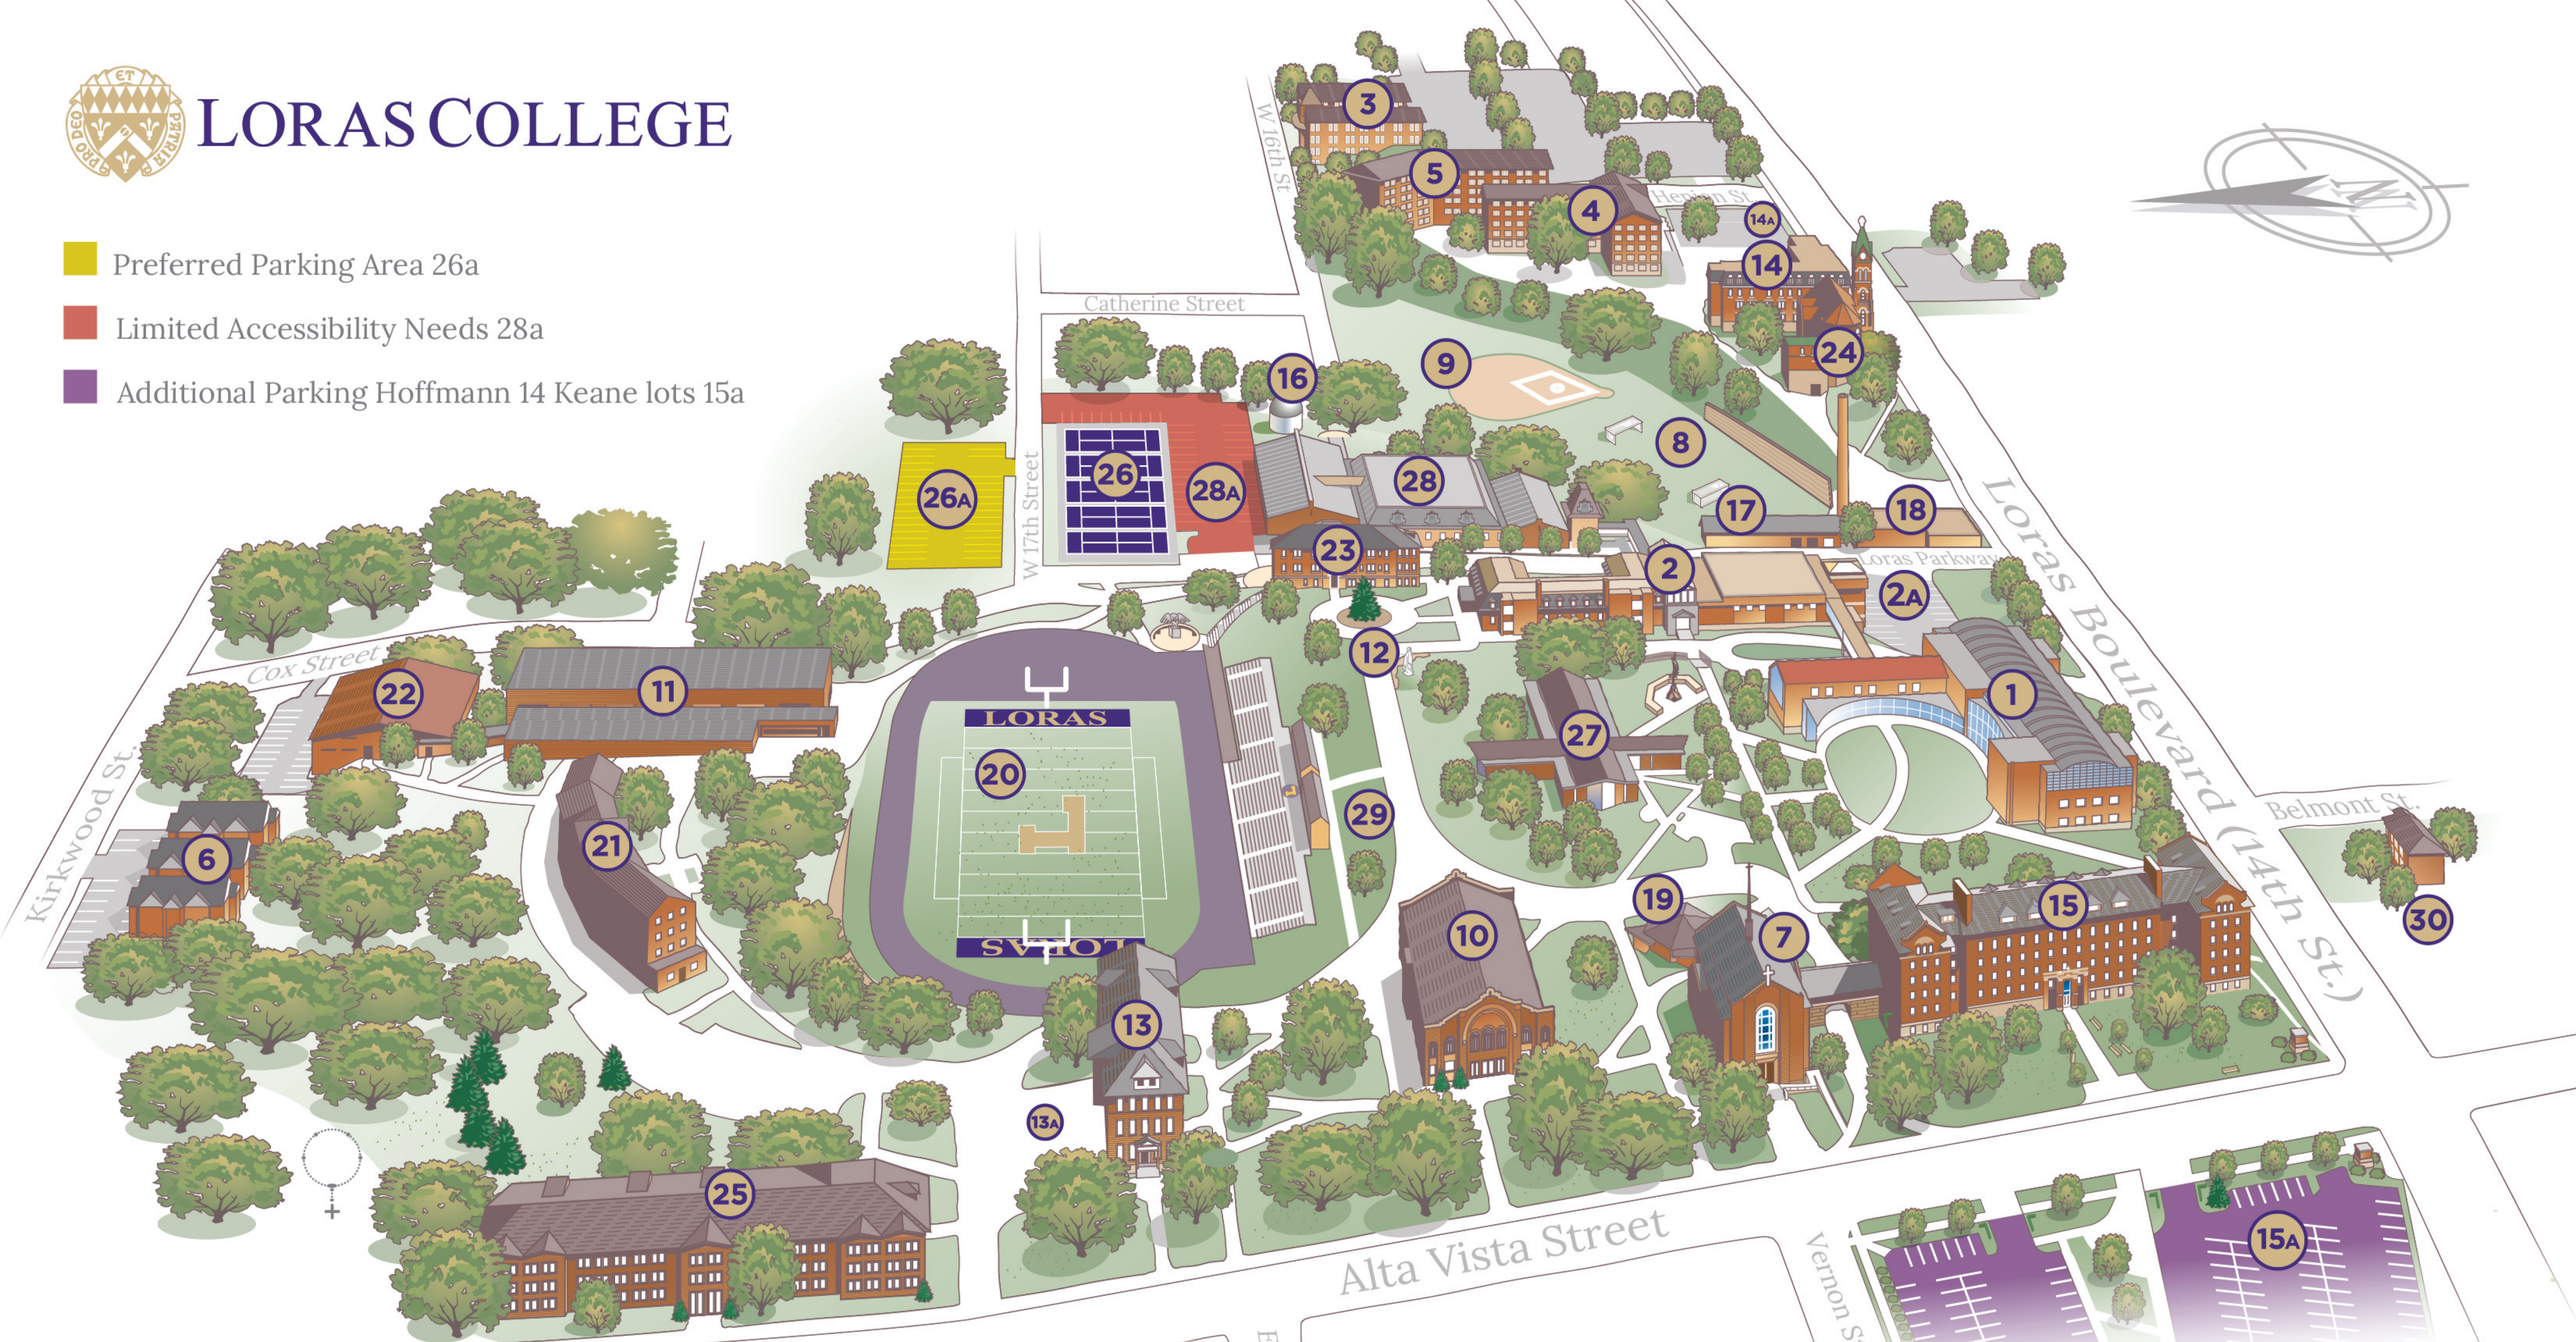

# LORAS COLLEGE

- Preferred Parking Area 26a
- Limited Accessibility Needs 28a
- Additional Parking Hoffmann 14 Keane lots 15a

- |   |                                   |                                     |                                      |
|---|-----------------------------------|-------------------------------------|--------------------------------------|
| 1. Bill (A '52) and JoAnne Miller Academic Resource Center (MARC) | 9. Faber-Clark Softball Field     | 15a. Keane Hall Parking/McClain Lot | 24. St. Joseph Chapel/Music Hall     |
| 2. Alumni Campus Center (ACC)                                     | 10. Fieldhouse                    | 16. Observatory                     | 25. St. Joseph Hall of Science       |
| 2a. Cox Street Parking Lot  | 11. Graber Sports Center          | 17. Physical Plant                  | 26. Tucker Tennis Courts             |
| 3. Lynch-McCarthy Apartments (LMAC)                               | 12. Grotto                        | 18. Einstein Bros. Bagels           | 26a. 17th Street Parking Lot         |
| 4. Beckman Hall   | 13. Hennessy Hall                 | 19. Heitkamp Planetarium            | 27. Wahlert Hall                     |
| 5. Binz Hall  | 13a. Hennessy Hall Parking Lot    | 20. Rock Bowl Stadium               | 28. Athletic & Wellness Center (AWC) |
| 6. Byrne Oaks Complex (BO)  | 14. Hoffmann Hall                 | 21. Rohlman Hall                    | 28a. AWC Parking Lot                 |
| 7. Christ the King Chapel (CTK)                                   | 14a. Hoffmann Hall Parking Lot    | 22. San Jose Swimming Pool          | 29. Alumni Plaza                     |
| 8. Faber-Clark Soccer Field                                       | 15. Keane Hall (Admission Office) | 23. Smyth Hall                      | 30. Belmont House                    |